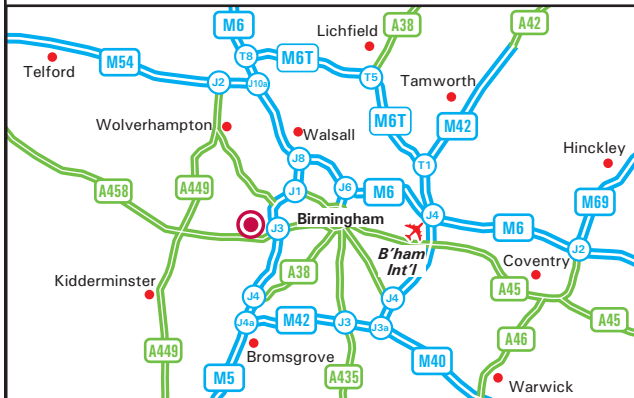

**Church Court  
Stourbridge Road  
Halesowen  
West Midlands  
B63 3TT**

Telephone: +44 121 550 9916  
Fax: +44 121 550 9390  
Email: enquiries@nicklins.co.uk  
www.nicklins.co.uk

**From the M5**

- Leave M5 motorway at Junction 3 and take A456 signposted Kidderminster/Stourbridge and Halesowen.
- Pass Little Chef and garage on left and get into right hand lane.
- At island, turn right into Grange Road and keep in left hand lane, do not turn left signed 'Town Centre' but continue to traffic lights, keeping in the left hand lane.
- Go straight on at the traffic lights.
- Continue to the roundabout junction with the A458 and take the first exit onto Whitehill Road.
- Continue to the the next roundabout, we are situated on the left hand side just after the first exit onto the High Street.

**By Rail**

- Old Hill is the nearest station which receives services from Birmingham Snow Hill.
- We are a short taxi ride from the station.
- For further train service information, please telephone the National Rail Enquiry Line on 08457 484950.